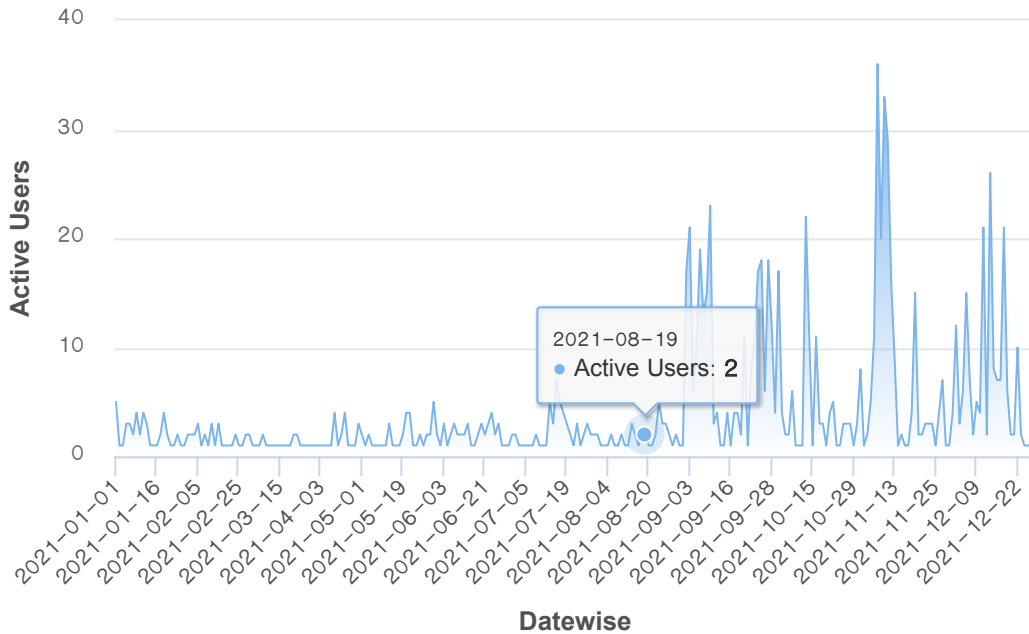

(Includes guest session)
39,505

Cumulative Page Views,

Searches & Downloads
41,988

Off-Campus Access based

Searches, Views & Downloads
34,551

Reports

Datewise

Monthwise